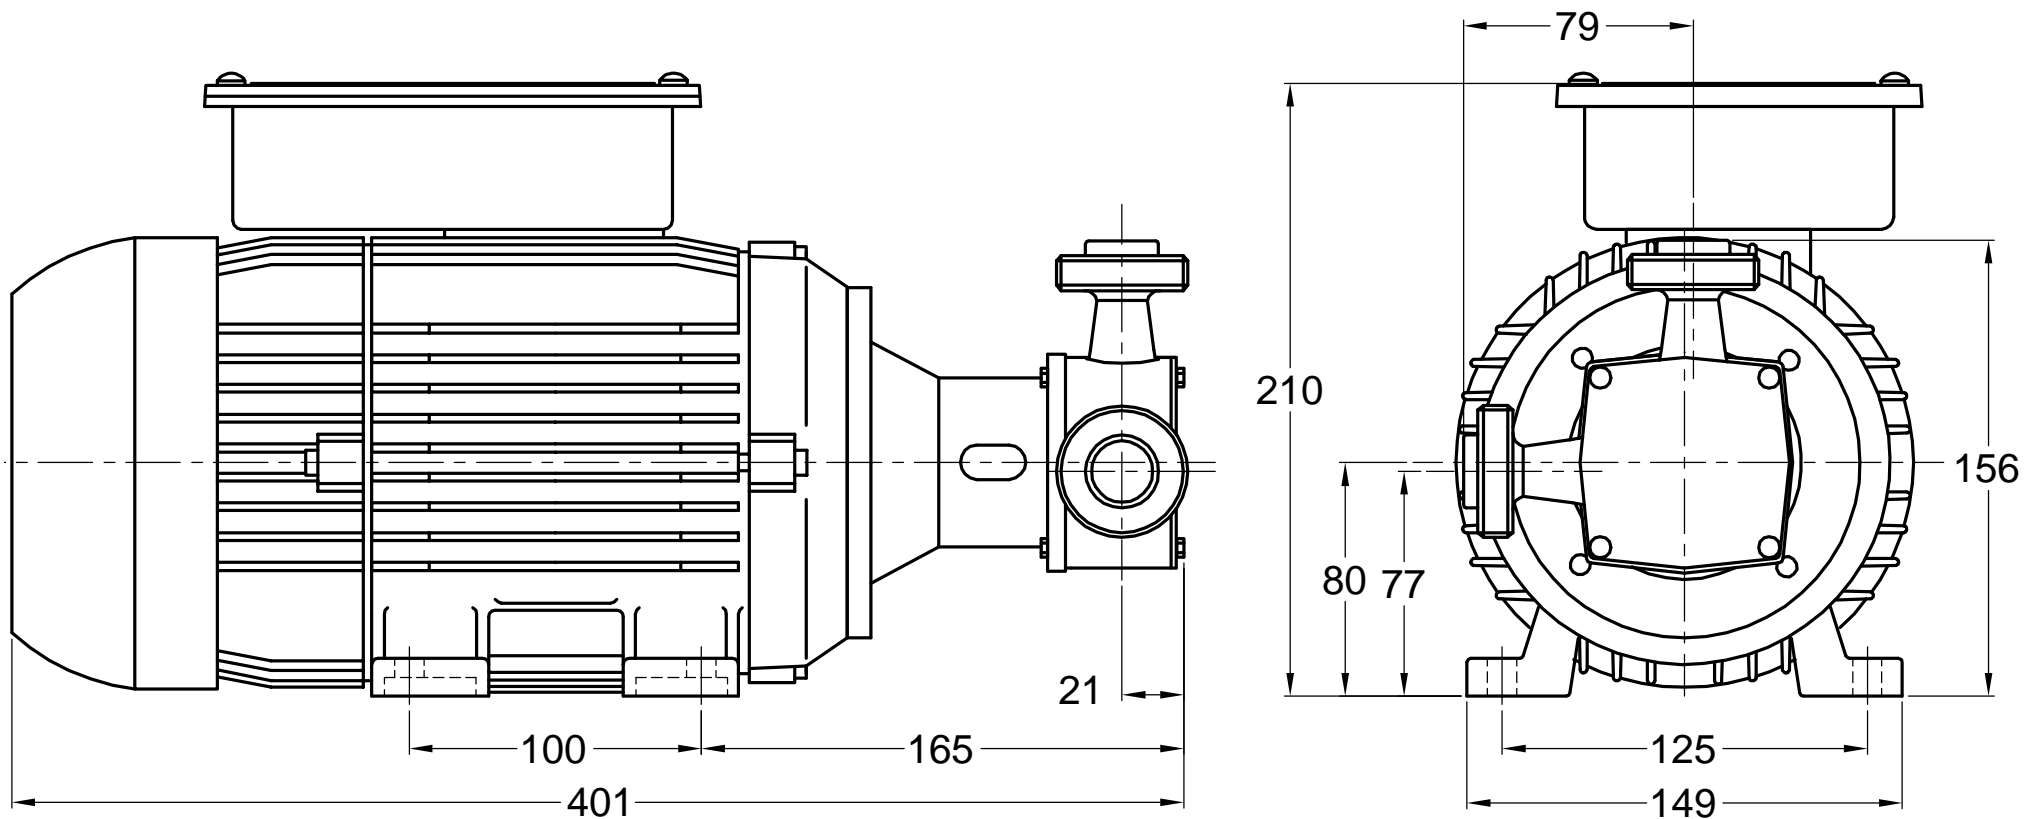

PUREFLO HYGIENIC RANGE  
P40 SIZE WITH SINGLE PHASE MOTOR

Printed from  
**JABSCOshop**

- a division of  
**CLEGHORN WARING**

tel: +44(0)870 738001  
fax: +44(0)870 738002  
mail@jabscoshop.co.uk  
www.jabscoshop.co.uk

MOTOR DIMENSIONS MAY VARY ACCORDING TO MAKE AND TYPE FITTED  
dimensions in mm