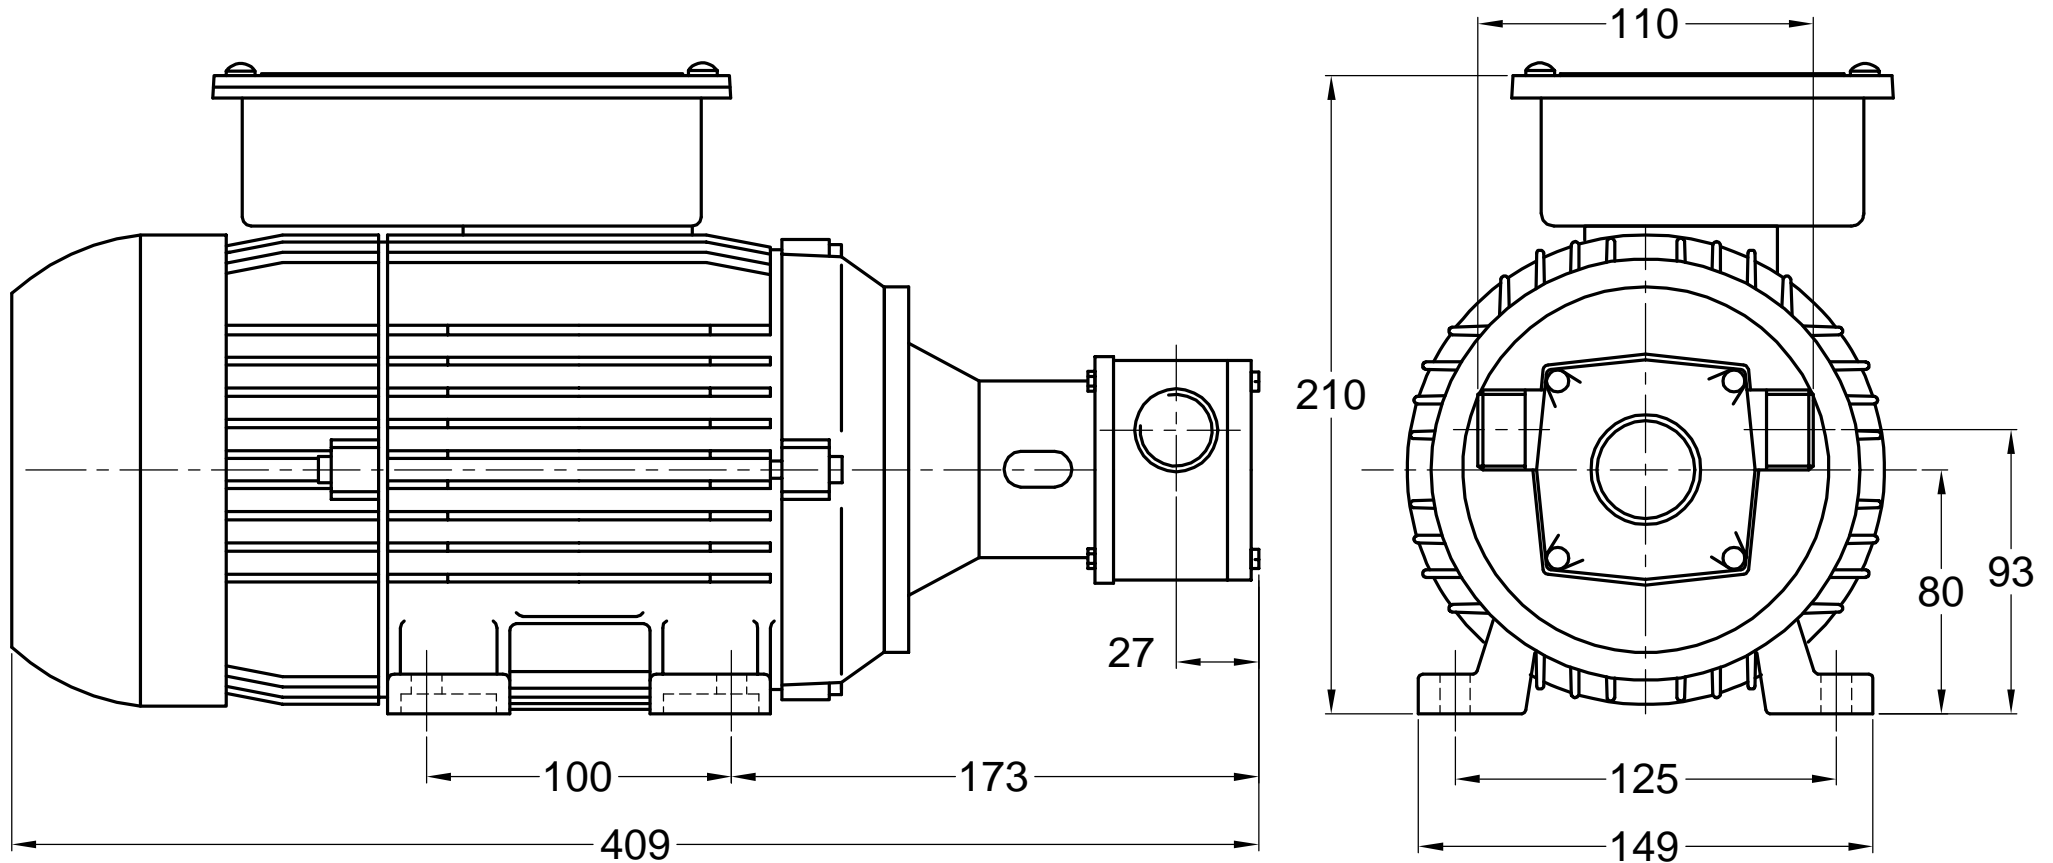

EPOXY INDUSTRIAL RANGE
E40 SIZE WITH SINGLE PHASE MOTOR

Printed from
JABSCOshop

- a division of
CLEGHORN WARING

tel: +44(0)870 738001
fax: +44(0)870 738002
mail@jabscoshop.co.uk
www.jabscoshop.co.uk

MOTOR DIMENSIONS MAY VARY ACCORDING TO MAKE AND TYPE FITTED
dimensions in mm