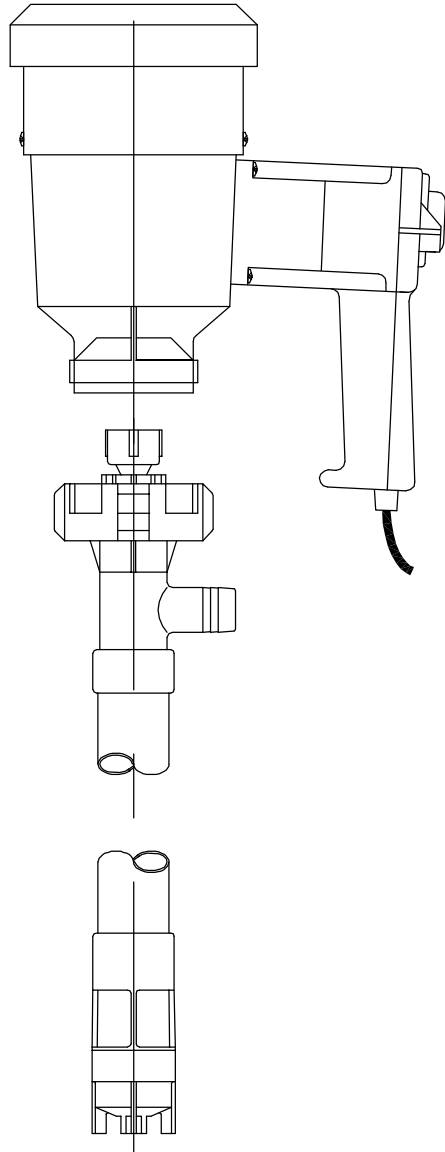

DISCHARGE PORT TO
FIT 1" I/D HOSE

16410-3470
1.2M TUBESET

Printed from
JABSCOshop
- a division of
CLEGHORN WARING

tel: +44(0)870 738001
fax: +44(0)870 738002
mail@jabscoshop.co.uk
www.jabscoshop.co.uk