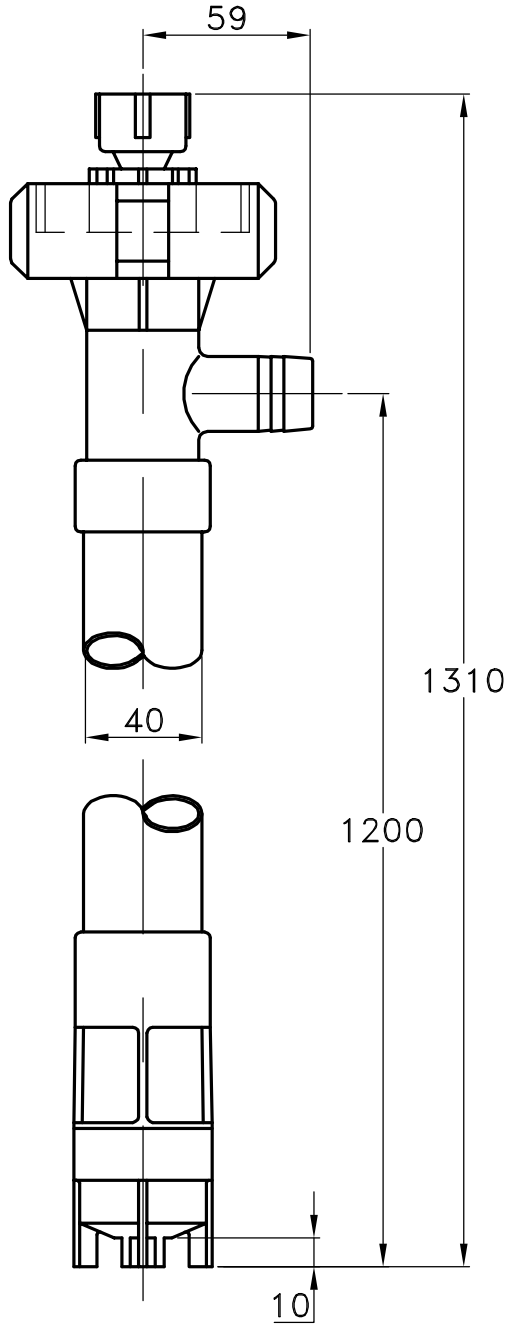

DISCHARGE PORT TO
FIT 1" I/D HOSE

16410-3470
1.2M TUBESET

Printed from
JABSCOshop
- a division of
CLEGHORN WARING

tel: +44(0)870 738001
fax: +44(0)870 738002
mail@jabscoshop.co.uk
www.jabscoshop.co.uk