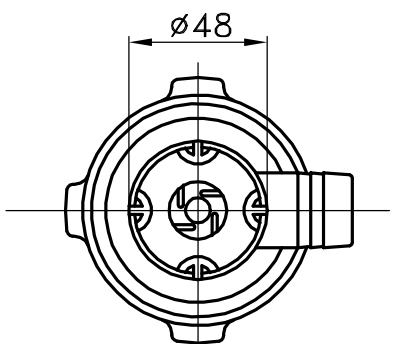

DISCHARGE PORT TO
FIT 1" I/D HOSE

16410-3470
1.2M TUBESET

Printed from
JABSCOshop
- a division of
CLEGHORN WARING

tel: +44(0)870 738001
fax: +44(0)870 738002
mail@jabscoshop.co.uk
www.jabscoshop.co.uk