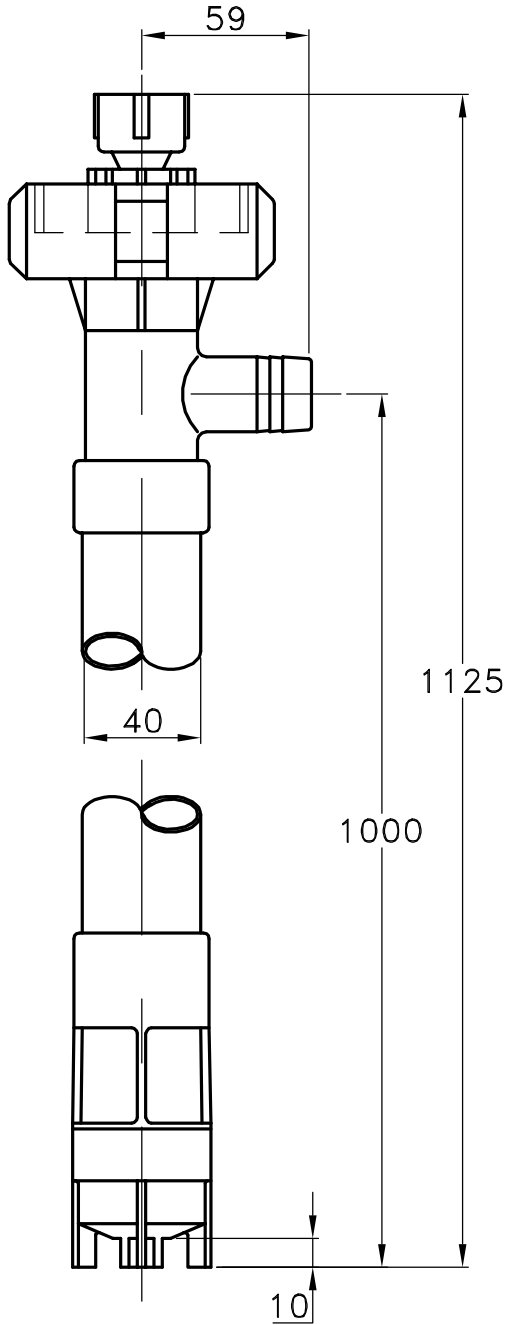

DISCHARGE PORT TO
FIT 1" I/D HOSE

16410-3400
1M TUBESET

Printed from
JABSCOshop
- a division of
CLEGHORN WARING

tel: +44(0)870 738001
fax: +44(0)870 738002
mail@jabscoshop.co.uk
www.jabscoshop.co.uk