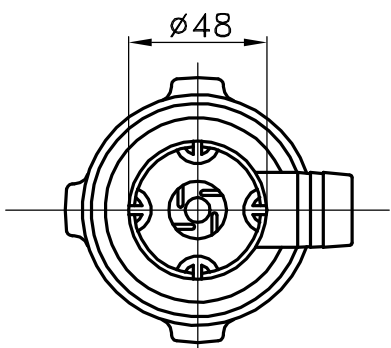

DISCHARGE PORT TO
FIT 1" I/D HOSE

16410-3400
1M TUBESET

Printed from
JABSCOshop
- a division of
CLEGHORN WARING

tel: +44(0)870 738001
fax: +44(0)870 738002
mail@jabscoshop.co.uk
www.jabscoshop.co.uk