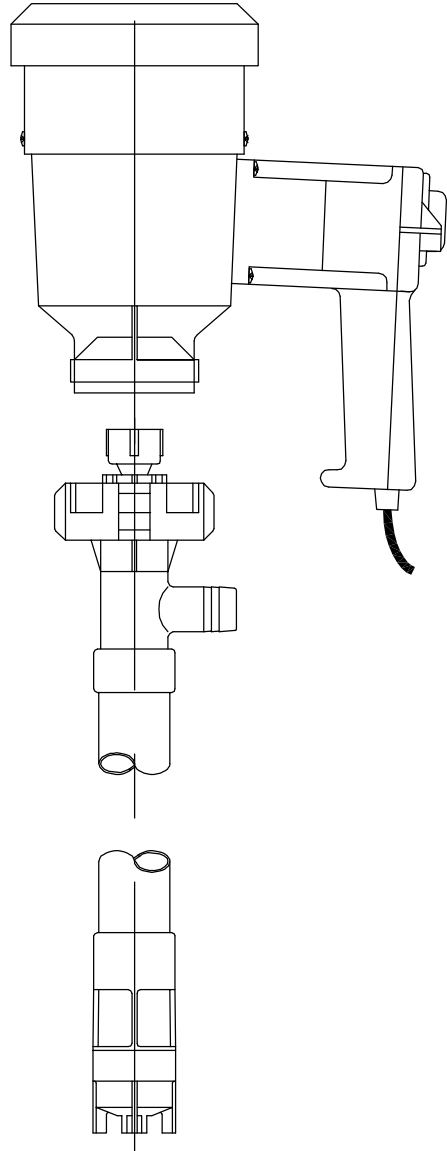

DISCHARGE PORT TO
FIT 1" I/D HOSE

16410-3400
1M TUBESET

Printed from
JABSCOshop
- a division of
CLEGHORN WARING

tel: +44(0)870 738001
fax: +44(0)870 738002
mail@jabscoshop.co.uk
www.jabscoshop.co.uk