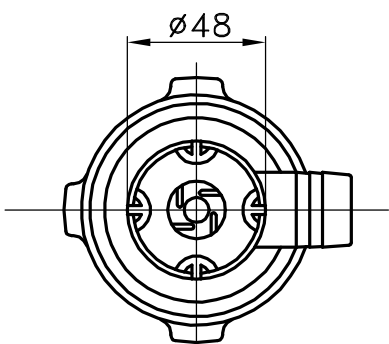

DISCHARGE PORT TO FIT 1" I/D HOSE

16410-3270
0.7M TUBESET

Printed from
JABSCOshop
- a division of
CLEGHORN WARING

tel: +44(0)870 738001
fax: +44(0)870 738002
mail@jabscoshop.co.uk
www.jabscoshop.co.uk