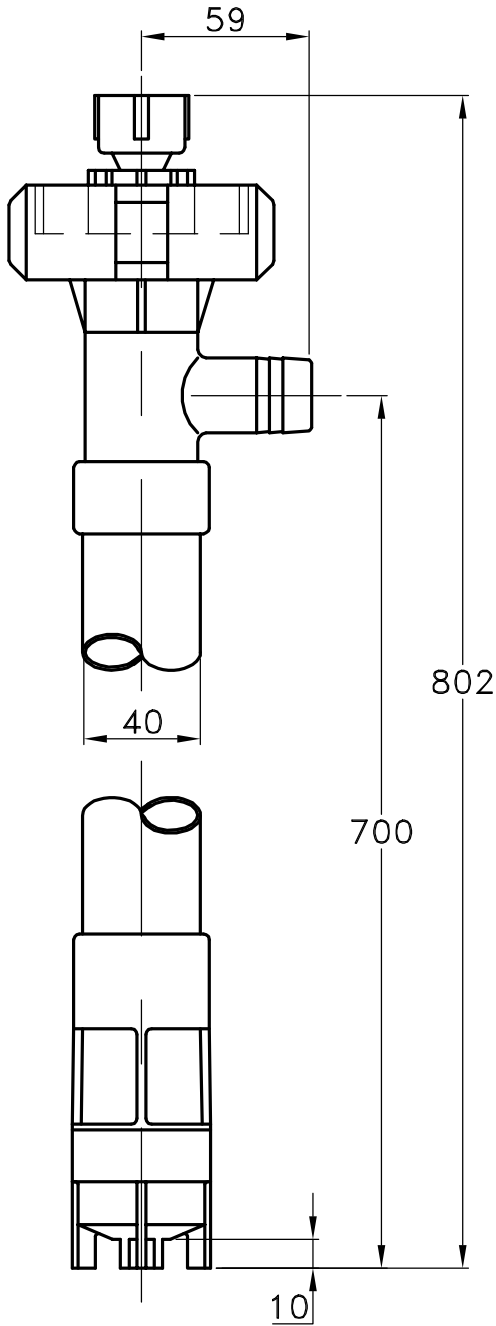

DISCHARGE PORT TO FIT 1" I/D HOSE

16410-3270
0.7M TUBESET

Printed from
JABSCOshop
- a division of
CLEGHORN WARING

tel: +44(0)870 738001
fax: +44(0)870 738002
mail@jabscoshop.co.uk
www.jabscoshop.co.uk