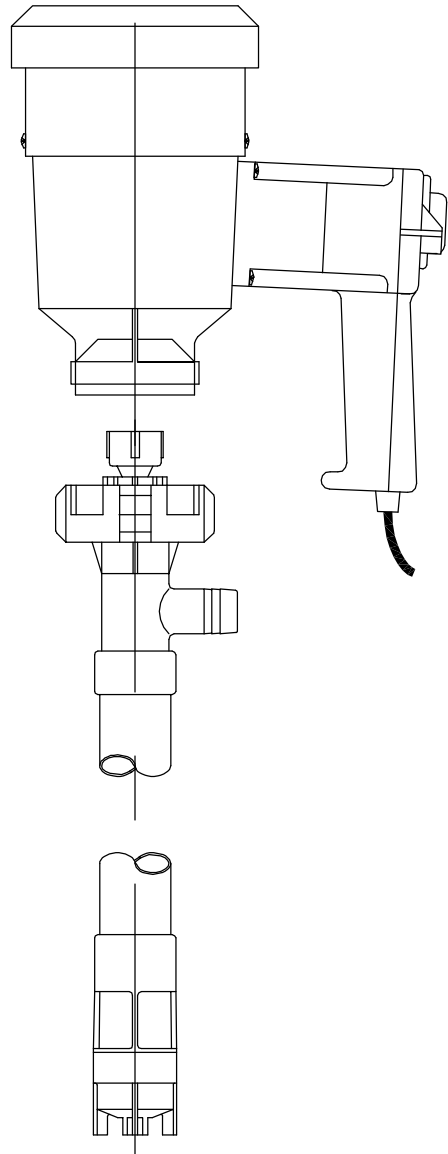

DISCHARGE PORT TO FIT 1" I/D HOSE

16410-3270
0.7M TUBESET

Printed from
JABSCOshop
- a division of
CLEGHORN WARING

tel: +44(0)870 738001
fax: +44(0)870 738002
mail@jabscoshop.co.uk
www.jabscoshop.co.uk