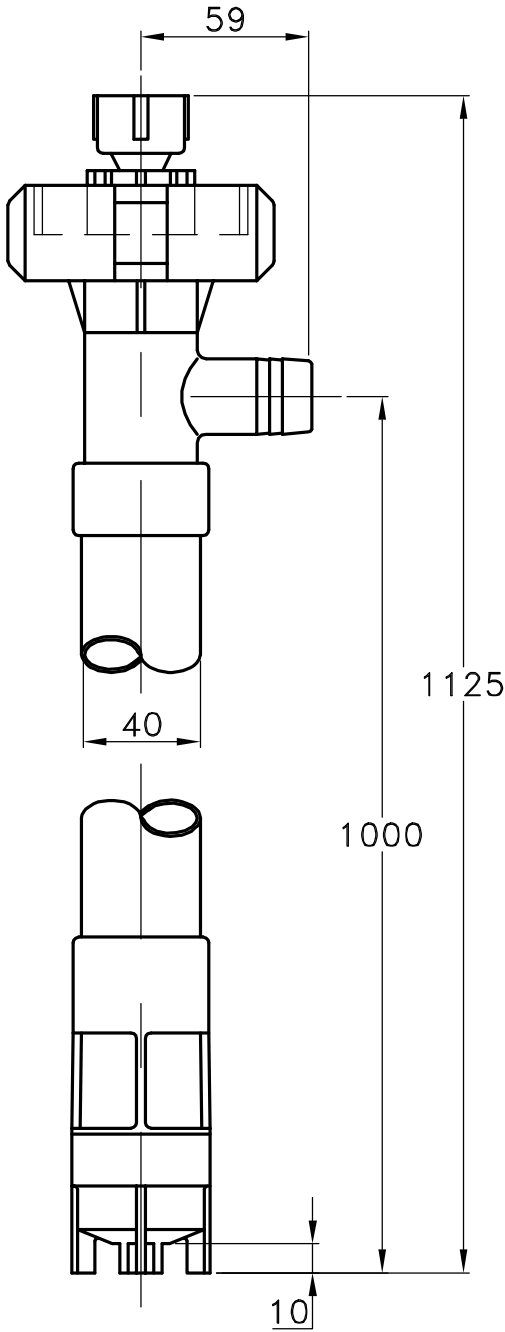

DISCHARGE PORT TO FIT 1" I/D HOSE

16400-3400 1M TUBESET

Printed from
JABSCOshop
- a division of
CLEGHORN WARING

tel: +44(0)870 738001
fax: +44(0)870 738002
mail@jabscoshop.co.uk
www.jabscoshop.co.uk