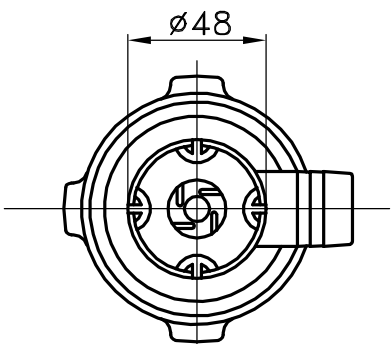

DISCHARGE PORT TO FIT 1" I/D HOSE

16400-3400 1M TUBESET

Printed from
JABSCOshop
- a division of
CLEGHORN WARING

tel: +44(0)870 738001
fax: +44(0)870 738002
mail@jabscoshop.co.uk
www.jabscoshop.co.uk