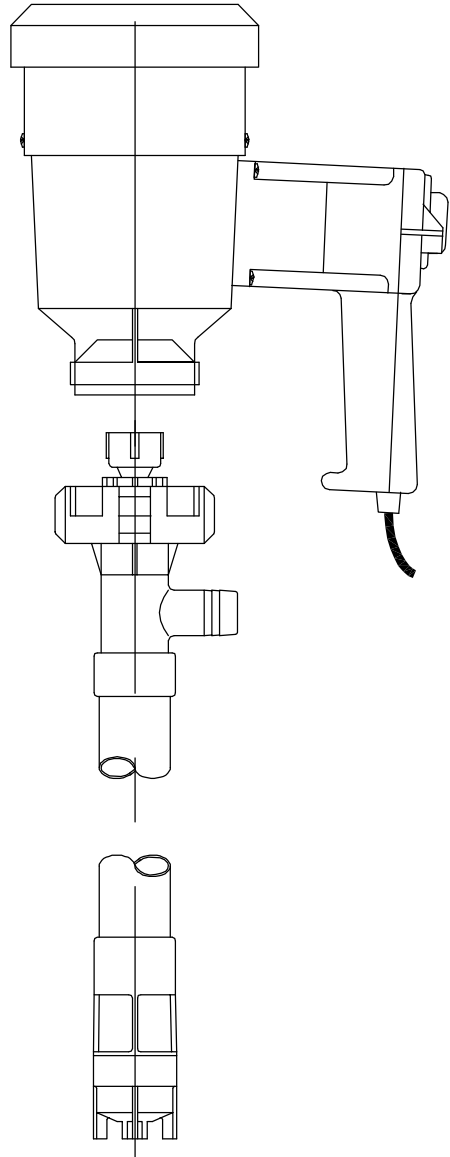

DISCHARGE PORT TO FIT 1" I/D HOSE

16400-3400 1M TUBESET

Printed from
JABSCOshop
- a division of
CLEGHORN WARING

tel: +44(0)870 738001
fax: +44(0)870 738002
mail@jabscoshop.co.uk
www.jabscoshop.co.uk