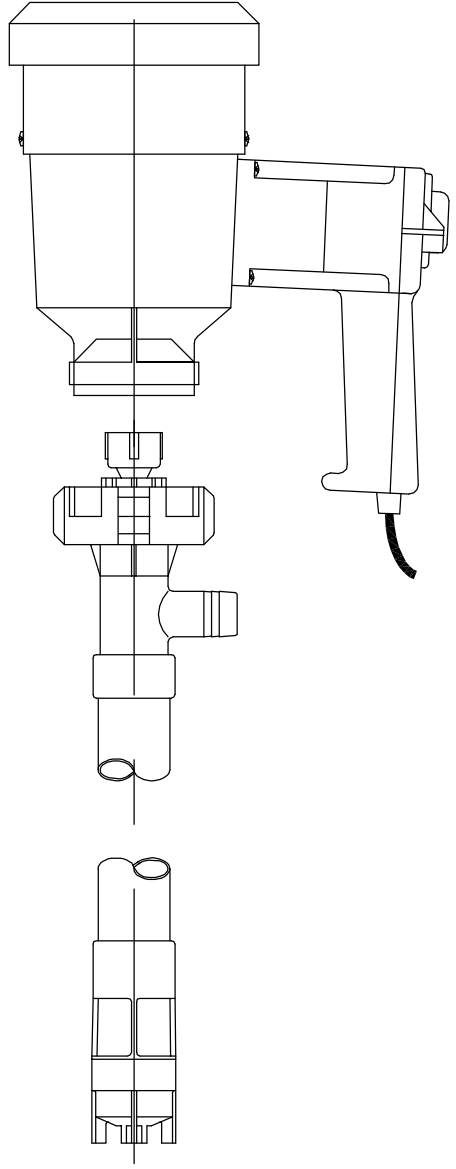

DISCHARGE PORT TO FIT 1" I/D HOSE

802

700

10

16400-3270
0.7M TUBESET

Printed from
JABSCOshop
- a division of
CLEGHORN WARING

tel: +44(0)870 738001
fax: +44(0)870 738002
mail@jabscoshop.co.uk
www.jabscoshop.co.uk