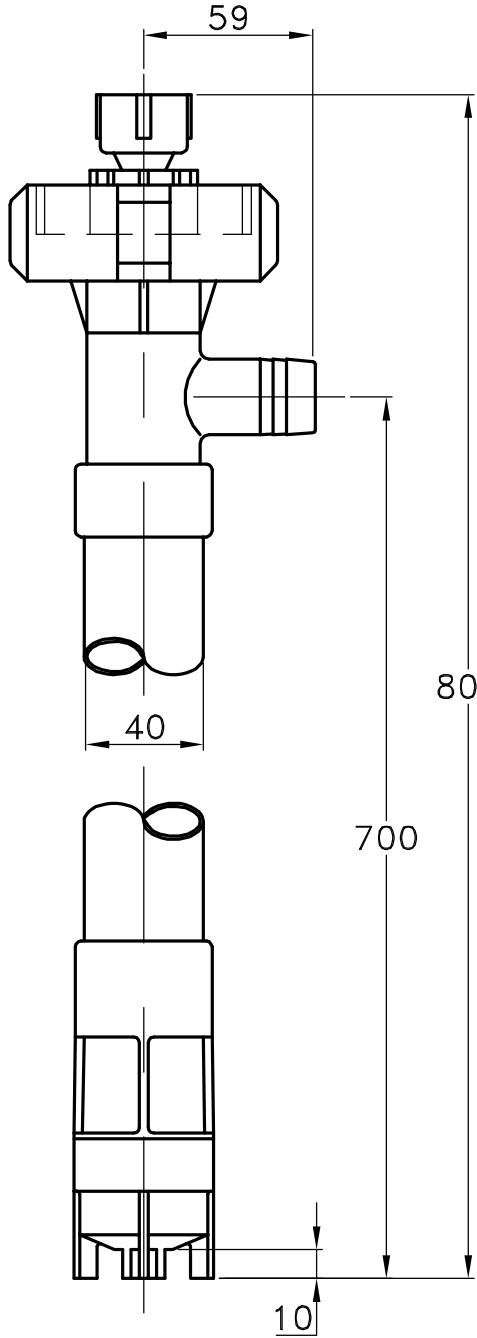

DISCHARGE PORT TO FIT 1" I/D HOSE

802

700

10

16400-3270
0.7M TUBESET

Printed from
JABSCOshop
- a division of
CLEGHORN WARING

tel: +44(0)870 738001
fax: +44(0)870 738002
mail@jabscoshop.co.uk
www.jabscoshop.co.uk