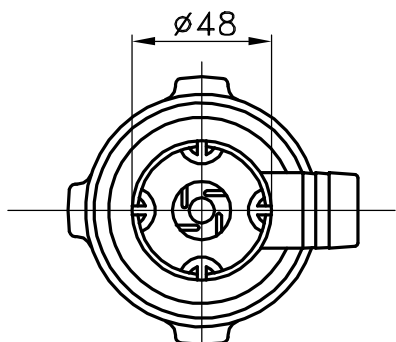

DISCHARGE PORT TO FIT 1" I/D HOSE

802

700

10

16400-3270
0.7M TUBESET

Printed from
JABSCOshop
- a division of
CLEGHORN WARING

tel: +44(0)870 738001
fax: +44(0)870 738002
mail@jabscoshop.co.uk
www.jabscoshop.co.uk